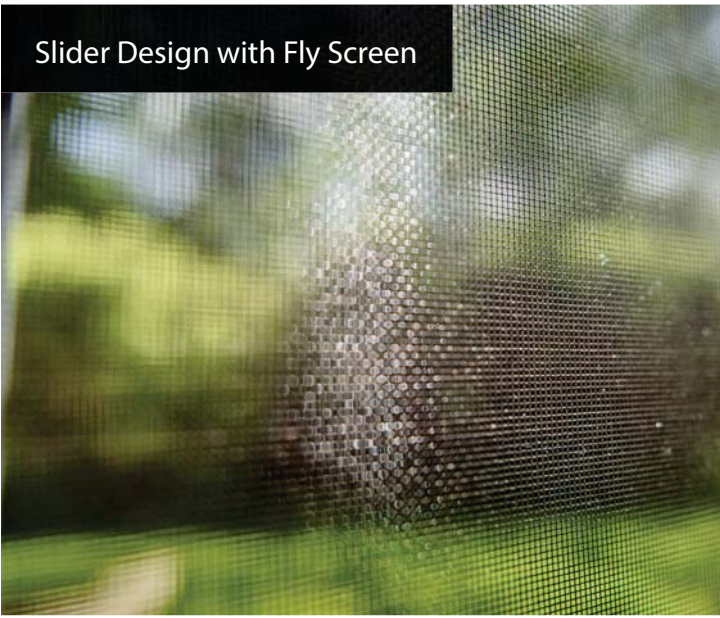

Half Slider - Internal view

Front Half Slider

Rear Half Slider

Flush Slider Design

Slider Design with Fly Screen

Why Use Us...

ALL OUR GLASS MEETS

EU ECE E 43R and US DOT Standards